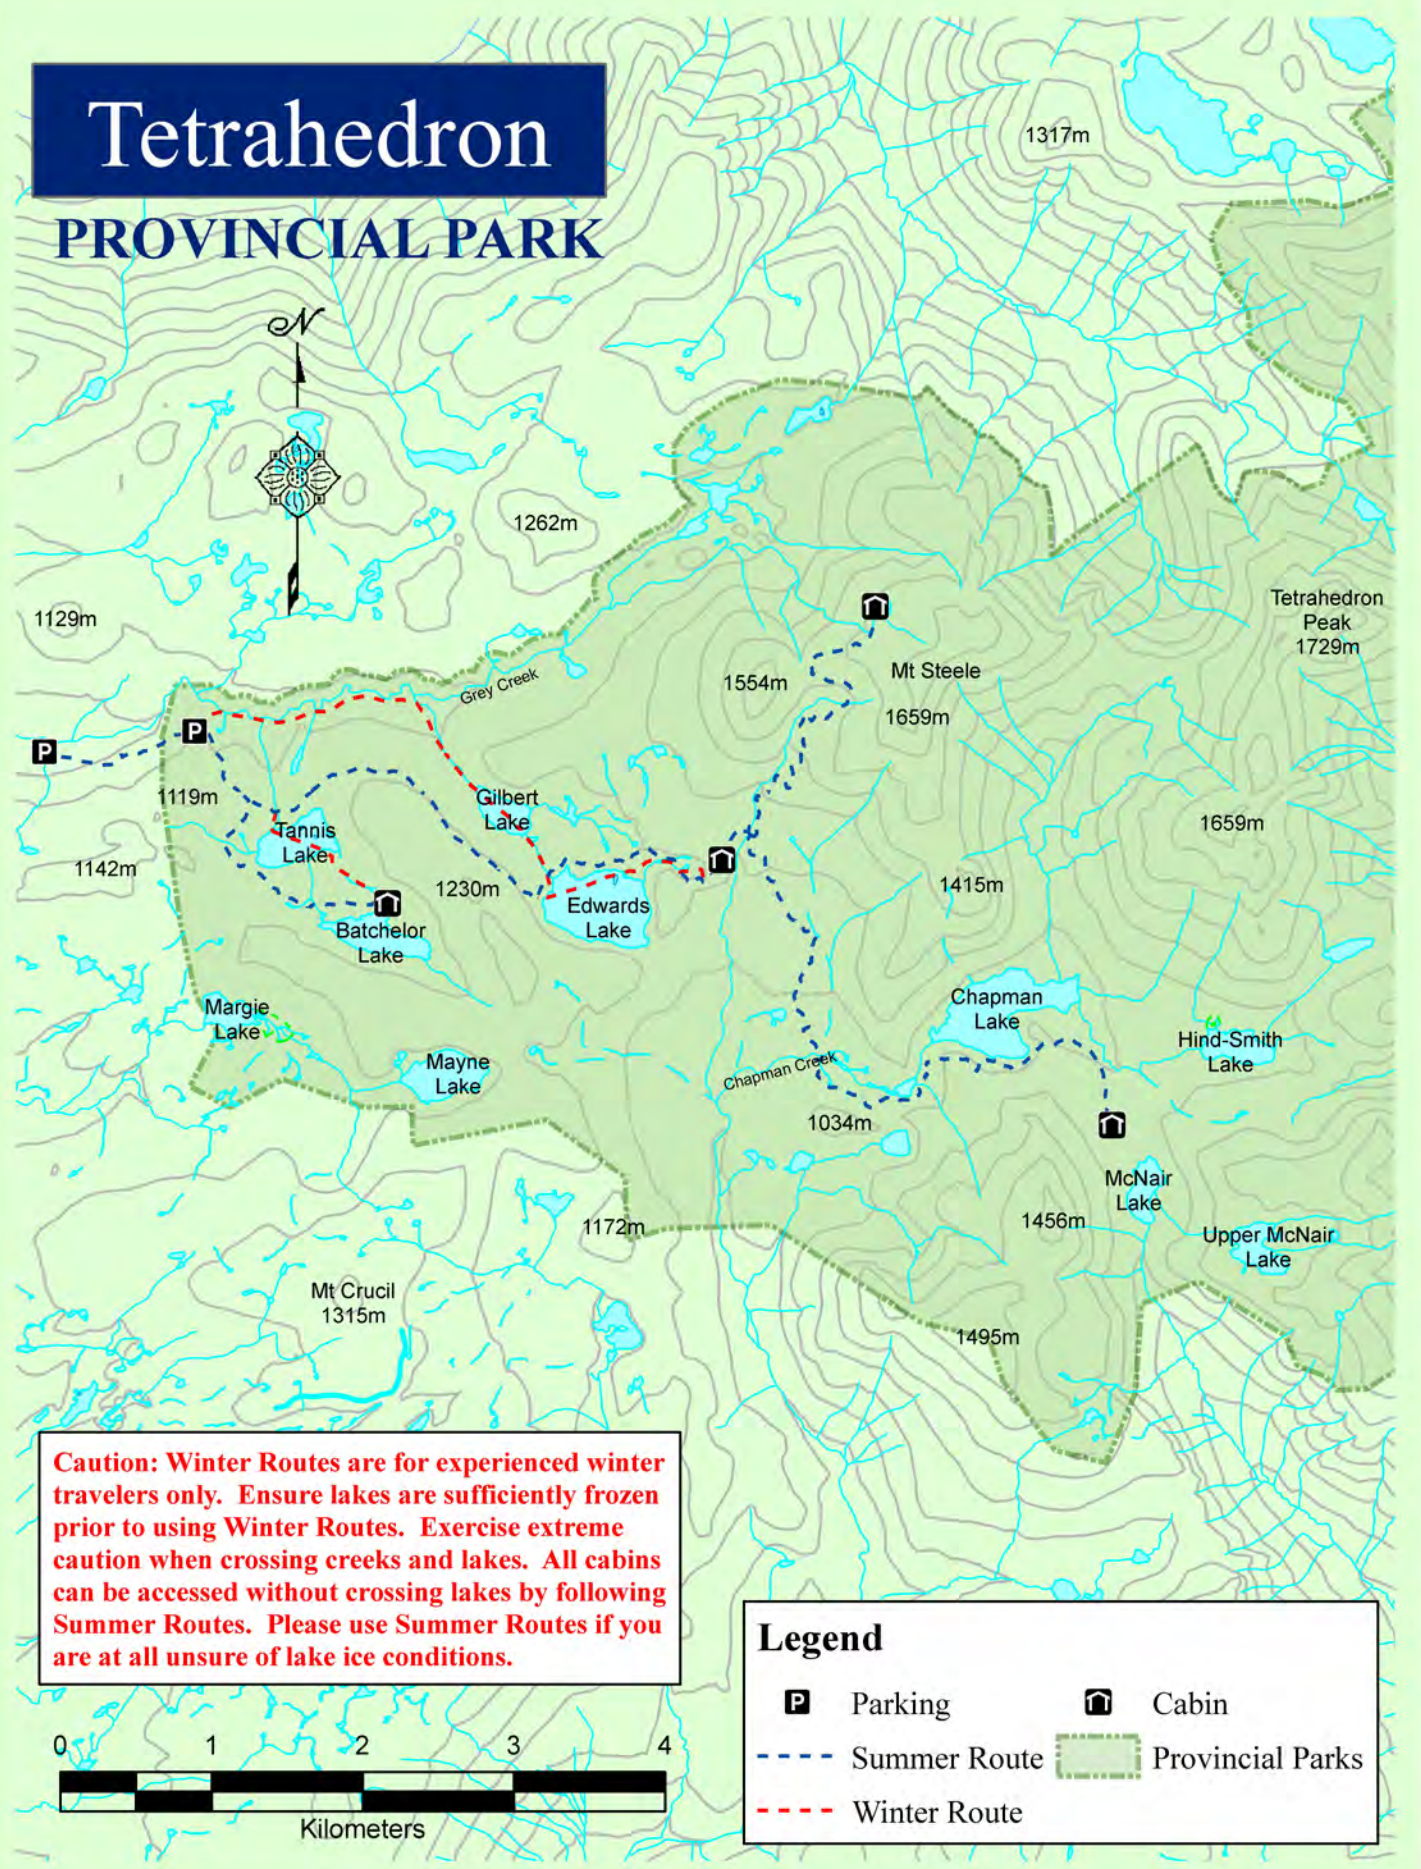

Tetrahedron PROVINCIAL PARK

Caution: Winter Routes are for experienced winter travelers only. Ensure lakes are sufficiently frozen prior to using Winter Routes. Exercise extreme caution when crossing creeks and lakes. All cabins can be accessed without crossing lakes by following Summer Routes. Please use Summer Routes if you are at all unsure of lake ice conditions.

Legend

- Parking
- Cabin
- Summer Route
- Winter Route
- Provincial Parks